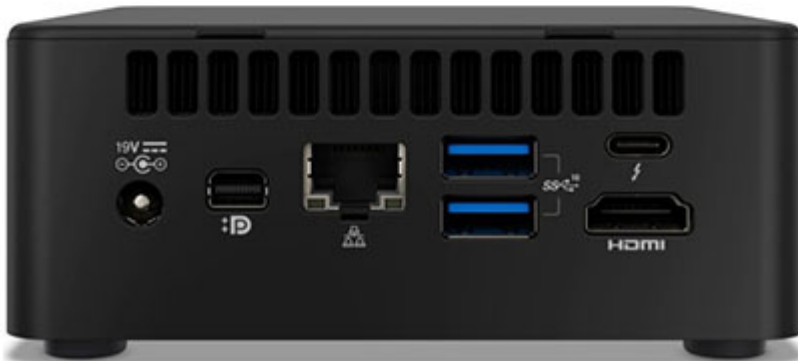

999.00 EUR

incl. 19% VAT, plus [shipping](#)

- 4x 1,2GHz, 4,20GHz Turbo !
- 4 Cores / 8 Threats !
- 12-28W TDP !
- Thunderbolt !

- Typ / Chipset: Mini-PC / System-on-Chip (SoC)
- >CPU: Intel Core i5-1135G7, 4C/8T, 1.20-4.70GHz, 12MB+5MB Cache, 12-28W TDP, Codename "Tiger Lake-UP3" (Willow Cove, 10nm SuperFin)
- 2x DDR4 SO-DIMM, dual PC4-25600S/■DDR4-3200, max. 64GB (UDIMM)
- 1x SATA 6Gb/■s, 1x M.2/■M-Key (PCIe 4.0 x4/■SATA, 2280)
- Extension Slot internal: 1x 2.5", 7mm
- Grphics: Intel Iris Xe Graphics (iGPU), 80EU/640SP, 1.30GHz, Codename "Tiger Lake GT2" (Gen12 Xe)
- Connectors: 1x HDMI 2.0b, 1x Mini DisplayPort 1.4, 3x USB-A 3.1, 2x Thunderbolt 3, 1x 2.5GBase-T (Intel I225-V), 1x Klinke, 1x DC-In
- Wi-Fi 6 (WLAN 802.11a/■b/■g/■n/■ac/■ax, 2x2, Intel AX201), Bluetooth 5.2
- SD-Card (UHS-II) Reader
- Power supply external, 1x DC-In (120W/■19V)
- VESA-Mount: 75x75/■100x100 (included)
- Dimmensions (BxHxT): 117x51x112mm
- Volumen: 0.7l
- Special features: Infrared-Sensor, SecureLock (Kensington), 4x Display Support, integrated Microfonarray (Support for Voiceassistant: Amazon Alexa)

Powercord not included!